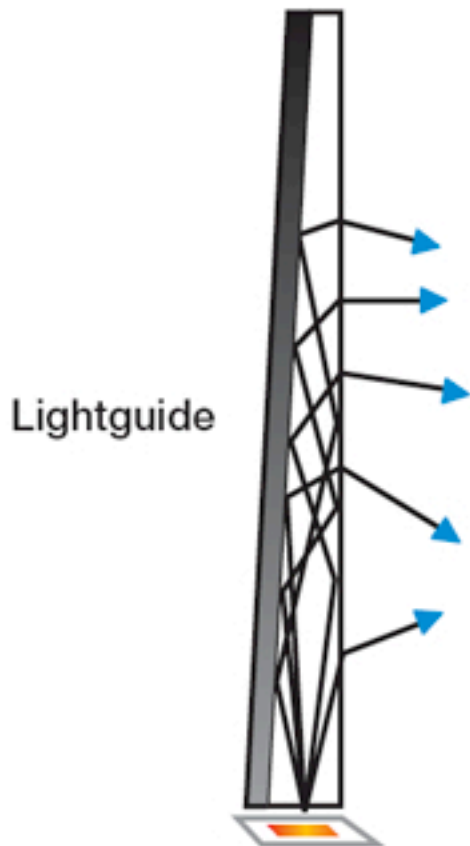

Edge-lit BLU

Single
PhiatLight®
LED

Direct-lit BLU

Multiple
LEDs

Diffusor
Plate